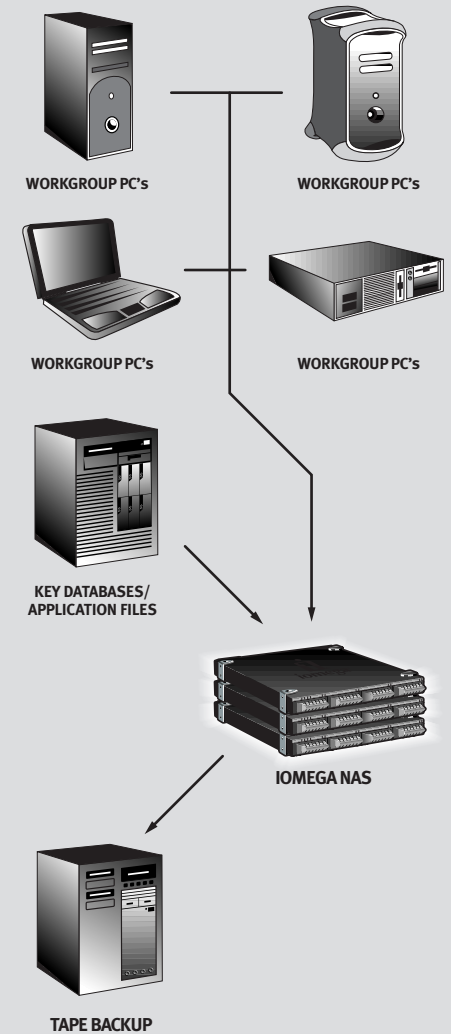

IOmega NAS BACKUP INTERMEDIARY SOLUTION

If you want an optimal backup intermediary solution, get an iomega NAS server today.

Network storage from the company that set the data storage standard.

Since 1980, iomega has continually set new standards in data storage solutions. More than 60 million computer users have trusted iomega products to share, store, organize and protect their important information. With the introduction of high-capacity network storage solutions, iomega now offers growing businesses an easy-to-manage and cost-effective way to confidently manage and protect their data.