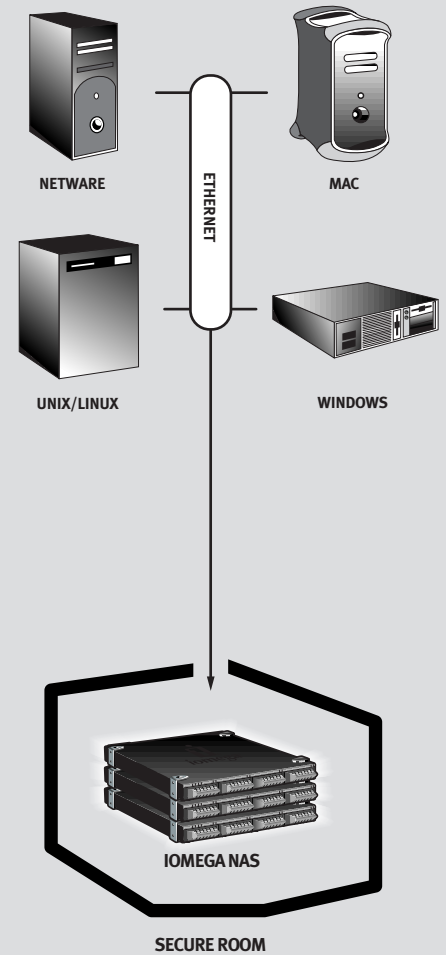

IOMEGA NAS CRITICAL SECURITY SOLUTION

If you want an optimal critical data security solution, get an iomega NAS server today.

Network storage from the company that set the data storage standard.

Since 1980, iomega has continually set new standards in data storage solutions. More than 60 million computer users have trusted iomega products to share, store, organize and protect their important information. With the introduction of high-capacity network storage solutions, iomega now offers growing businesses an easy-to-manage and cost-effective way to confidently manage and protect their data.