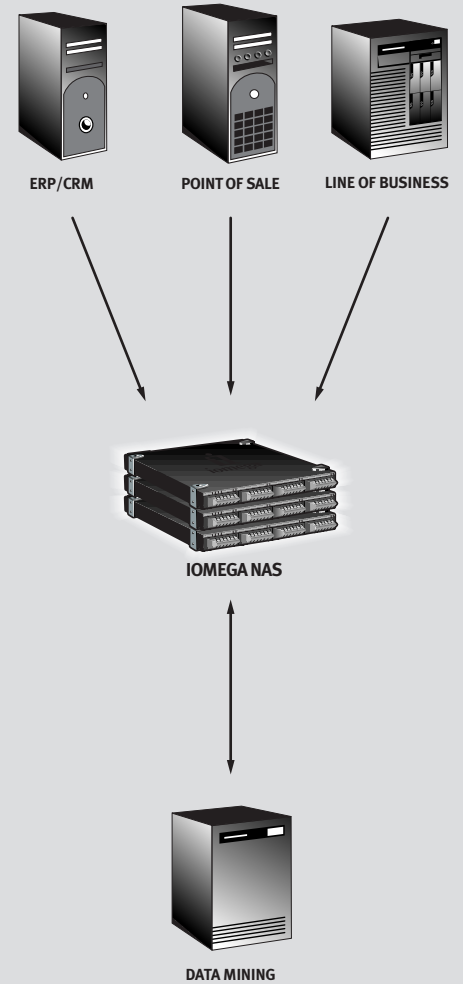

IOMEGA NAS ONLINE DATAWAREHOUSE SOLUTION

If you want an optimal online data warehousing solution, get an iomega NAS server today.

Network storage from the company that set the data storage standard.

Since 1980, iomega has continually set new standards in data storage solutions. More than 60 million computer users have trusted iomega products to share, store, organize and protect their important information. With the introduction of high-capacity network storage solutions, iomega now offers growing businesses an easy-to-manage and cost-effective way to confidently manage and protect their data.