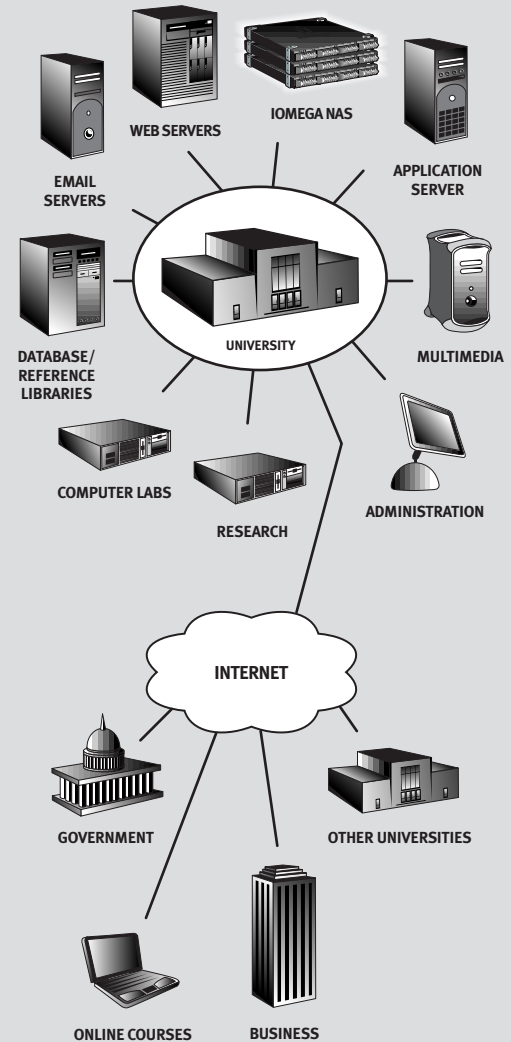

IOmega NAS REMOTE OFFICE SOLUTION

If you want an optimal schools & universities solution, get an iomega NAS server today.

Network storage from the company that set the data storage standard.

Since 1980, iomega has continually set new standards in data storage solutions. More than 60 million computer users have trusted iomega products to share, store, organize and protect their important information. With the introduction of high-capacity network storage solutions, iomega now offers growing businesses an easy-to-manage and cost-effective way to confidently manage and protect their data.