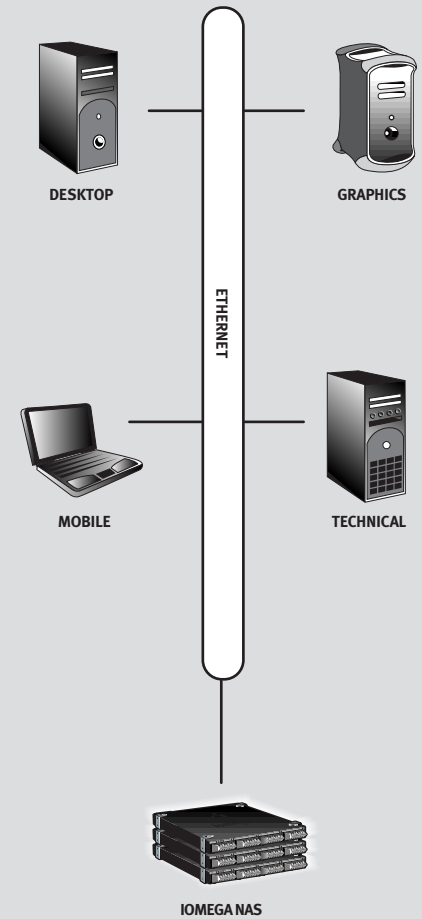

IOMEGA NAS SOFTWARE DISTRIBUTION & RE-IMAGING SOLUTION

If you want an optimal software distribution & re-imaging solution, get an iomega NAS server today.

Network storage from the company that set the data storage standard.

Since 1980, iomega has continually set new standards in data storage solutions. More than 60 million computer users have trusted iomega products to share, store, organize and protect their important information. With the introduction of high-capacity network storage solutions, iomega now offers growing businesses an easy-to-manage and cost-effective way to confidently manage and protect their data.