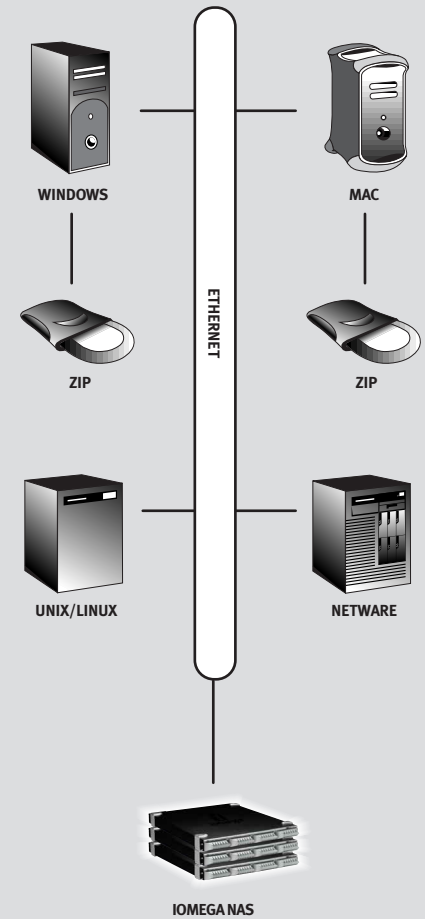

IOmega NAS COMPUTER LAB SOLUTION

If you want an optimal school computer lab solution, get an iomega NAS server today.

Network storage from the company that set the data storage standard.

Since 1980, iomega has continually set new standards in data storage solutions. More than 60 million computer users have trusted iomega products to share, store, organize and protect their important information. With the introduction of high-capacity network storage solutions, iomega now offers growing businesses an easy-to-manage and cost-effective way to confidently manage and protect their data.