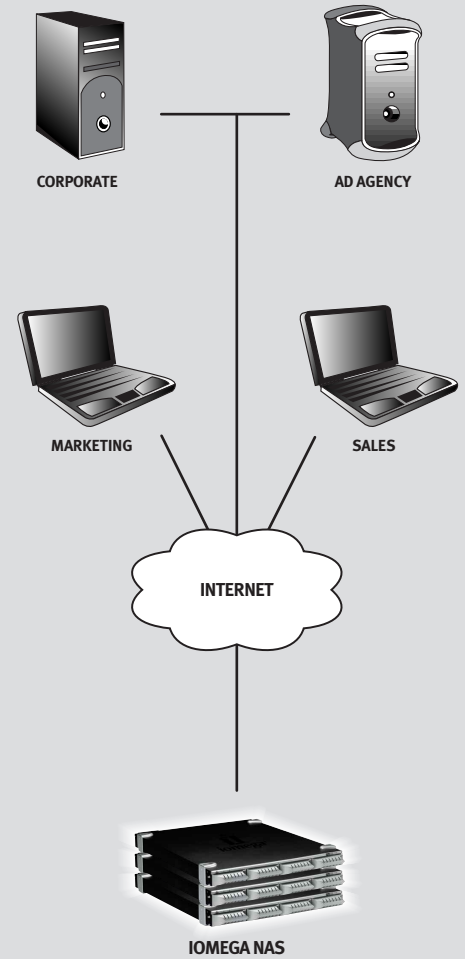

IOMEGA NAS WORKGROUP SOLUTION

If you want an optimal workgroup file sharing solution, get an iomega NAS server today.

Network storage from the company that set the data storage standard.

Since 1980, iomega has continually set new standards in data storage solutions. More than 60 million computer users have trusted iomega products to share, store, organize and protect their important information. With the introduction of high-capacity network storage solutions, iomega now offers growing businesses an easy-to-manage and cost-effective way to confidently manage and protect their data.