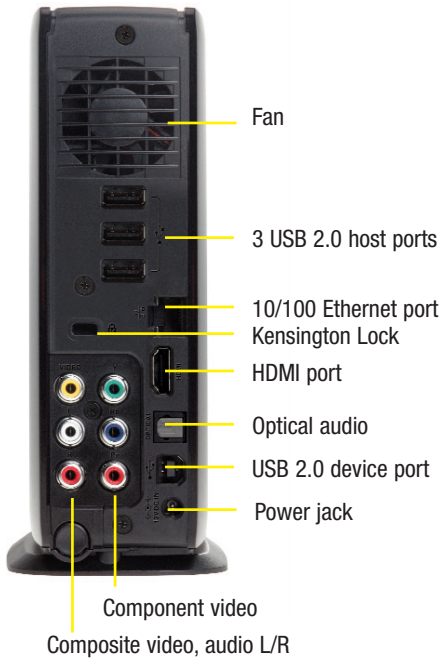

MULTIPLE CONNECTIONS

Powered by an ENERGY STAR® qualified adapter for a better environment

SPECIFICATIONS

Capacity: SKU# 34650 (1TB)

Resolution: PAL/NTSC – up to 1080p (24 fps MPEG 2/4, H.264, WMV)

Connections: USB 2.0 (1 device, 3 host ports), HDMI, Composite video and audio R/L, Component video: Y, Pb, Pr; Optical audio

Hard Drive Format: NTFS

Dimensions: 5.70"L x 2.95"W x 7.26"H

Weight: 2.16 lbs.

System Requirements:

PC: Microsoft® Windows® 2000 Professional, XP, Windows Vista™

Mac: Mac OS X 10.4 – 10.5

Drive must be reformatted for use with Mac (instructions included)

Warranty:

3 year limited warranty with product registration

Box Contents:

- ScreenPlay Director HD Media Player
- Remote control
- Power supply
- USB cable
- Composite video cable
- HDMI video cable
- Quick Start Guide & Solutions CD
- iomega Protection Suite software (via download)

FILE SUPPORT

Audio: MP3, AC3 (Dolby® Digital Encoding), WAV, OGG, WMA, AAC

Video: CODECs: H.264, MPEG-1; MPEG-2 (AVI/VOB); MPEG-4 (AVI/DivX® /XviD); WMV; AVCHD; File types: .mkv, .avi, .asf, .iso, .vob, .mp4, .mov, .wmv, .flv, .ifo

Photos: JPEG, BMP, GIF, PNG, TIFF

SOFTWARE

iomega Protection Suite:

McAfee® VirusScan Plus - Anti-virus and anti-spam, 6-month free subscription (PC only/download)

iomega® QuikProtect - File level backup & recovery (PC/Mac)

EMC® Retrospect® Express - File/system backup and disaster recovery (PC/Mac)

MozyHome™ Online Service - 2GB online backup and restore from any computer (PC/Mac)

ACCESSORIES

The iomega ScreenPlay WiFi Adapter (sold separately) is a great accessory that adds wireless functionality to your ScreenPlay Director HD Media Player when used with a TV in any room of your house.

SKU 34710: 802.11 n