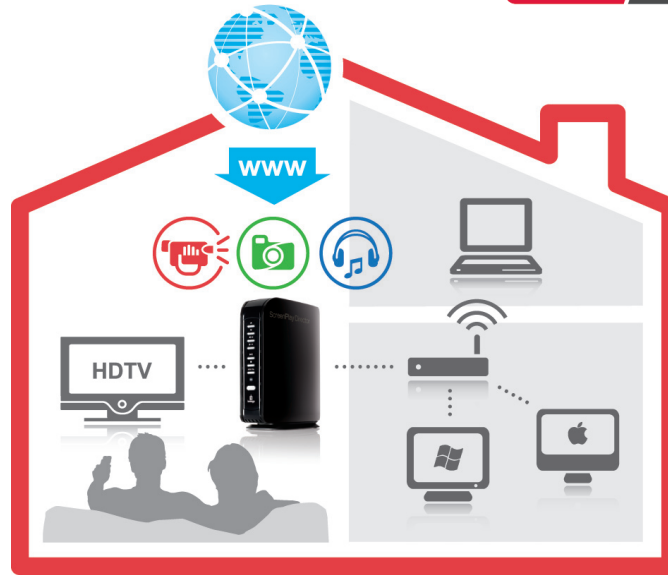

EASY-TO-USE REMOTE

Movie viewing

- » Select titles from your network
- » Fast forward, rewind, pause

Photo viewing

- » Play slideshows with music

Music playback

- » Create personal playlists

Internet

- » Click to access online sites like YouTube, Flickr, RSS feeds
- » Click to browse and select movies on CinemaNow for rent or purchase