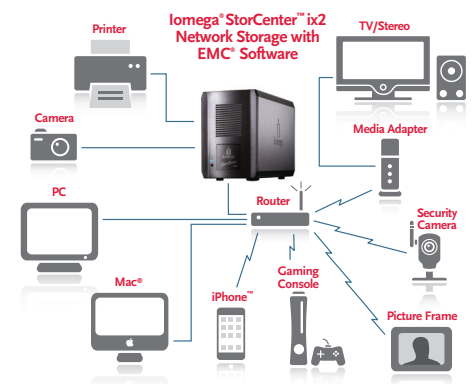

#### ACCESSIBLE

New remote access functionality allows you to access your pictures, videos, and files from anywhere in the world—as though you were sitting right at your workstation or home computer! And new torrent support facilitates peer-to-peer direct file sharing, making it easier and faster to download large media files.

#### POWERFUL

The built-in media server turns your storage device into a multimedia hub. Simply store and organize your content on the StorCenter ix2, then listen, view and access your files, videos, photos and music from any compatible devices on your network. Plus, share files among networked PC, Mac, or Linux computers.

## HIGHLY EFFECTIVE DATA STORAGE, SHARING AND PROTECTION

Iomega® StorCenter™ ix2 Network Storage offers content sharing with advanced security, and is ideal for small office, remote office or home networks. Based on enterprise-class EMC® storage technology, the StorCenter ix2 provides fast data throughput; easy file sharing; and RAID 1 configuration for additional data protection. The StorCenter ix2 includes an easy-to-use interface with robust features, including print and media server, remote access, torrent download capability, folder quotas, IP security camera support, and Bluetooth® upload options. Support for Windows® Active Directory and Apple® File Protocol are also included. Award-winning EMC Retrospect® backup software and RSA® BSAFE® encryption for protected installs and upgrades are included for advanced backup and security. It is available in 1TB and 2TB capacities, supporting PC, Mac® and Linux® clients.

#### Extensive Content Sharing

- » Built-in media server turns your storage device into your multimedia hub.
- » Store your content on your StorCenter ix2, then listen, view and access your videos, files, photos and music from any compatible devices on your network.
- » Share files among **Windows®, Macintosh®, or Linux®** based personal computers.