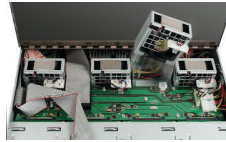

THE IOMEGA® NAS 800_m SERIES