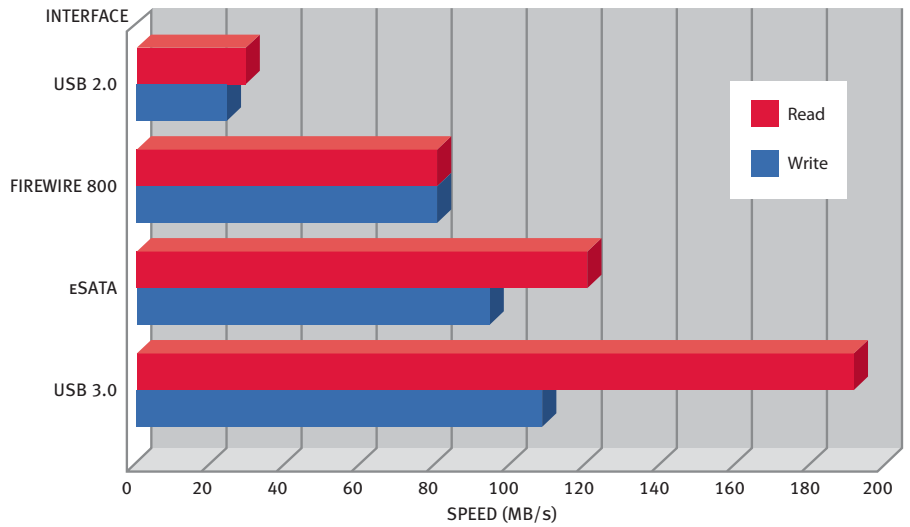

Iomega SuperSpeed USB 3.0 ExpressCard Adapter Card

SKU 34947

Iomega SuperSpeed USB 3.0 PCIe Adapter Card

SKU 34948

SSD FLASH DRIVE READ/WRITE PERFORMANCE:
USB 3.0 VS. OTHER INTERFACES

Speeds are based on Iomega test data, June 2010. Interface speeds are for illustration only and not a guarantee of specific performance. Your reported speeds may vary.