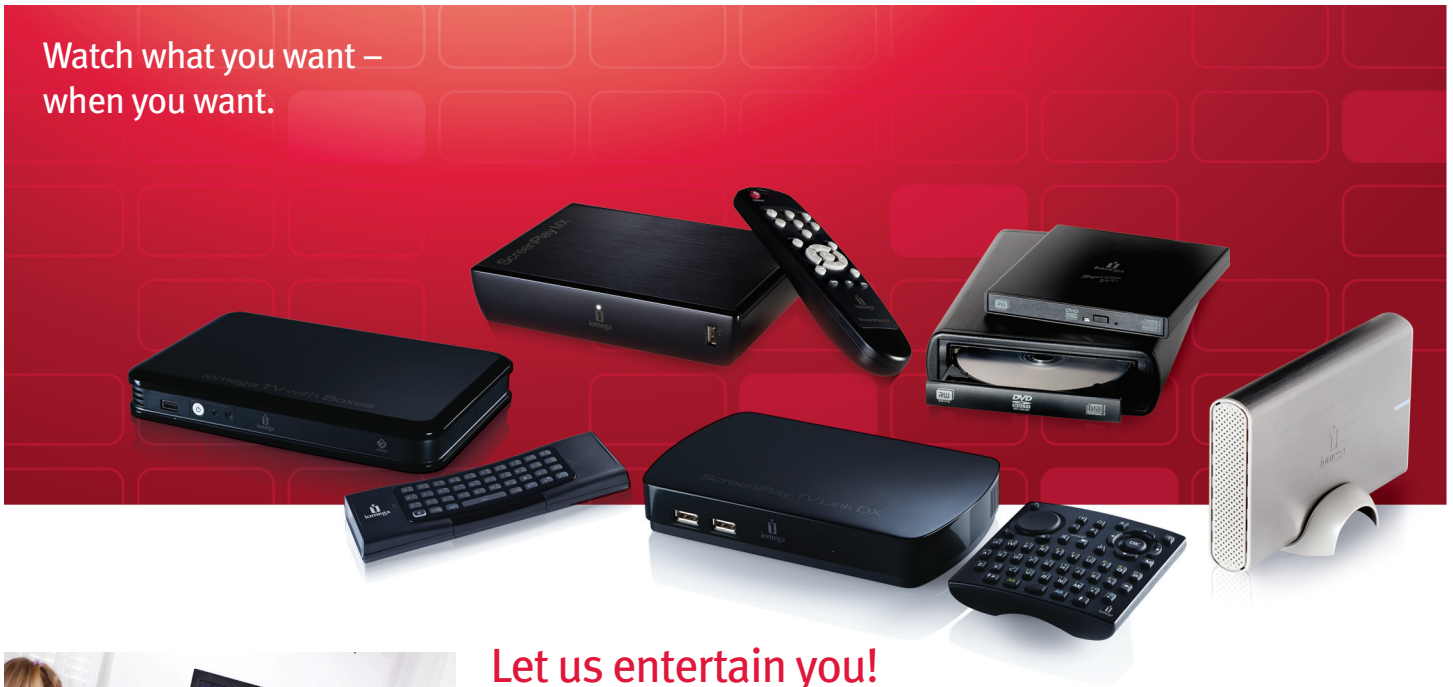

Watch what you want –
when you want.

Let us entertain you!

iomega's family of multimedia products make it possible to access, share and experience digital entertainment like never before with solutions to burn CDs and DVDs, store media collections, expand your DVR capacity to save more shows and even access and stream movies, shows, videos and more from the Internet directly to your big screen TV. From the simple Super DVD writers to the full featured ScreenPlay products, to the one-of-a-kind iomega TV with Boxee, iomega has a multimedia solution to fit your digital life.

iomega® has a new feature-rich suite of multimedia products to choose from:

- iomega TV with Boxee
- ScreenPlay® HD Media Players
- Super DVD Writers
- DVR Expander

Easy-To-Use

iomega Super DVD Writers offer an easy, convenient way to burn single or double layer DVD discs or CDs. Software is included for one touch burning, jewel case label creation, and simple photo editing. For TV fans, the iomega DVR Expander effortlessly increases the capacity of your DVR – the recording location is automatically managed by the DVR.

High-quality

iomega ScreenPlay products support high definition video up to 1080p and Dolby Digital audio formats and are a durable solution for securing your valuable media files.

Iomega TV with Boxee + Storage

Iomega TV with Boxee

Introducing the Iomega TV with Boxee. It takes everything you love about the Internet – TV shows, movies, music and more – and puts it directly on your HDTV. At the same time, you can manage, share and store up to 2TB of your most important digital content (non-storage option available).